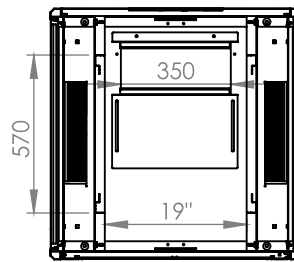

DYNAMIC DATA CABINET

Technical Drawing

Top View

Bottom View

0°-120°
Front Door
Opening Angle

Top Inside View

Front View

Side View

Rear View

Dimensions in
Width & Height

Note: Castors shown fitted for illustration only.

Part Number

Item Code	Manufacturer Code	Product Description	Height	Width	Depth
824332	LN-FS26U8080-BL-921	19" Free Standing Cabinet	26U	800mm	800mm

DYNAMIC DATA CABINET

Technical Drawing