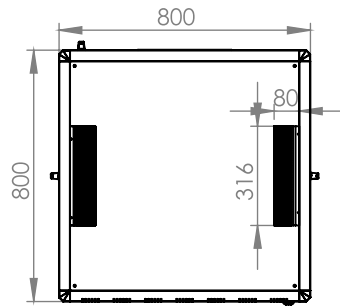

DYNAMIC DATA CABINET

Technical Drawing

Top View

Bottom View

0°-120°
Front Door
Opening Angle

Top Inside View

Front View

Side View

Rear View

Dimensions in
Width & Height

Note: Castors shown fitted for illustration only.

Part Number

Item Code	Manufacturer Code	Product Description	Height	Width	Depth
824332	LN-FS26U8080-BL-921	19" Free Standing Cabinet	26U	800mm	800mm

DYNAMIC DATA CABINET

Technical Drawing