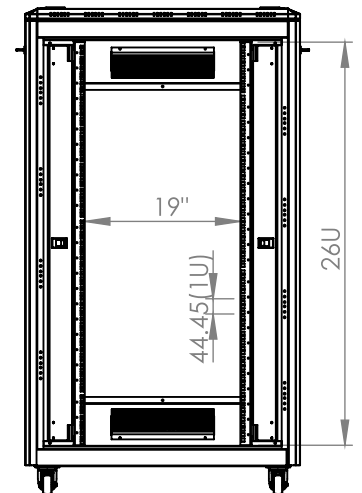

DYNAMIC DATA CABINET

Technical Drawing

Top View

Bottom View

0°-120°
Front Door
Opening Angle

Top Inside View

Front View

Side View

Rear View

Dimensions in
Width & Height

Note: Castors shown fitted for illustration only.

Part Number

Item Code	Manufacturer Code	Product Description	Height	Width	Depth
824332	LN-FS26U8080-BL-921	19" Free Standing Cabinet	26U	800mm	800mm

DYNAMIC DATA CABINET

Technical Drawing