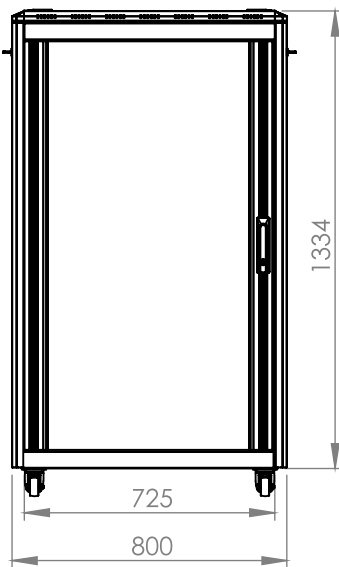

DYNAMIC DATA CABINET

Technical Drawing

Top View

Bottom View

0°-120°
Front Door
Opening Angle

Top Inside View

Front View

Side View

Rear View

Dimensions in
Width & Height

Note: Castors shown fitted for illustration only.

Part Number

Item Code	Manufacturer Code	Product Description	Height	Width	Depth
824332	LN-FS26U8080-BL-921	19" Free Standing Cabinet	26U	800mm	800mm

DYNAMIC DATA CABINET

Technical Drawing